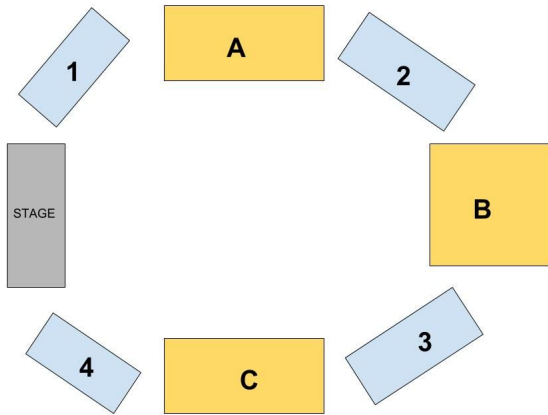

HUMAN KIND 2018 Adult Choirs Crib Sheet

- Adults are divided into FOUR CHOIRS of equal number
- Choirs will be mixed up, creating equal SATB part distribution
- Adult Choirs have their own conductors to give all cues
- This year, children and soloists are singing the words in choruses
- Adult priority is therefore oo/aa backing harmonies, and VERSE 3

**Adult Choirs Numbered 1-4
Children's Choirs A, B, C**

SECTION	BARS	1
INTRO	8	REST
VERSE 1	8	
BRIDGE 1	4	
CHORUS 1	8	AA
VERSE 2	8	OO
BRIDGE 2	4	OO
CHORUS 2	8	AA
LINK	4	REST
SOLO	16 +1	
WW Mix	32	Watch for cues and repeat 'Human Kind', 'Together' etc.
VERSE 3	8	Worldwide, I am by your side. You never need hide the love that's inside your soul and One day, you know we will say We found a new way for us to be whole.
BRIDGE 3	4	OO
CHORUS 3	8	AA
OUTRO	8	Together, together (x 15), Human Kind!